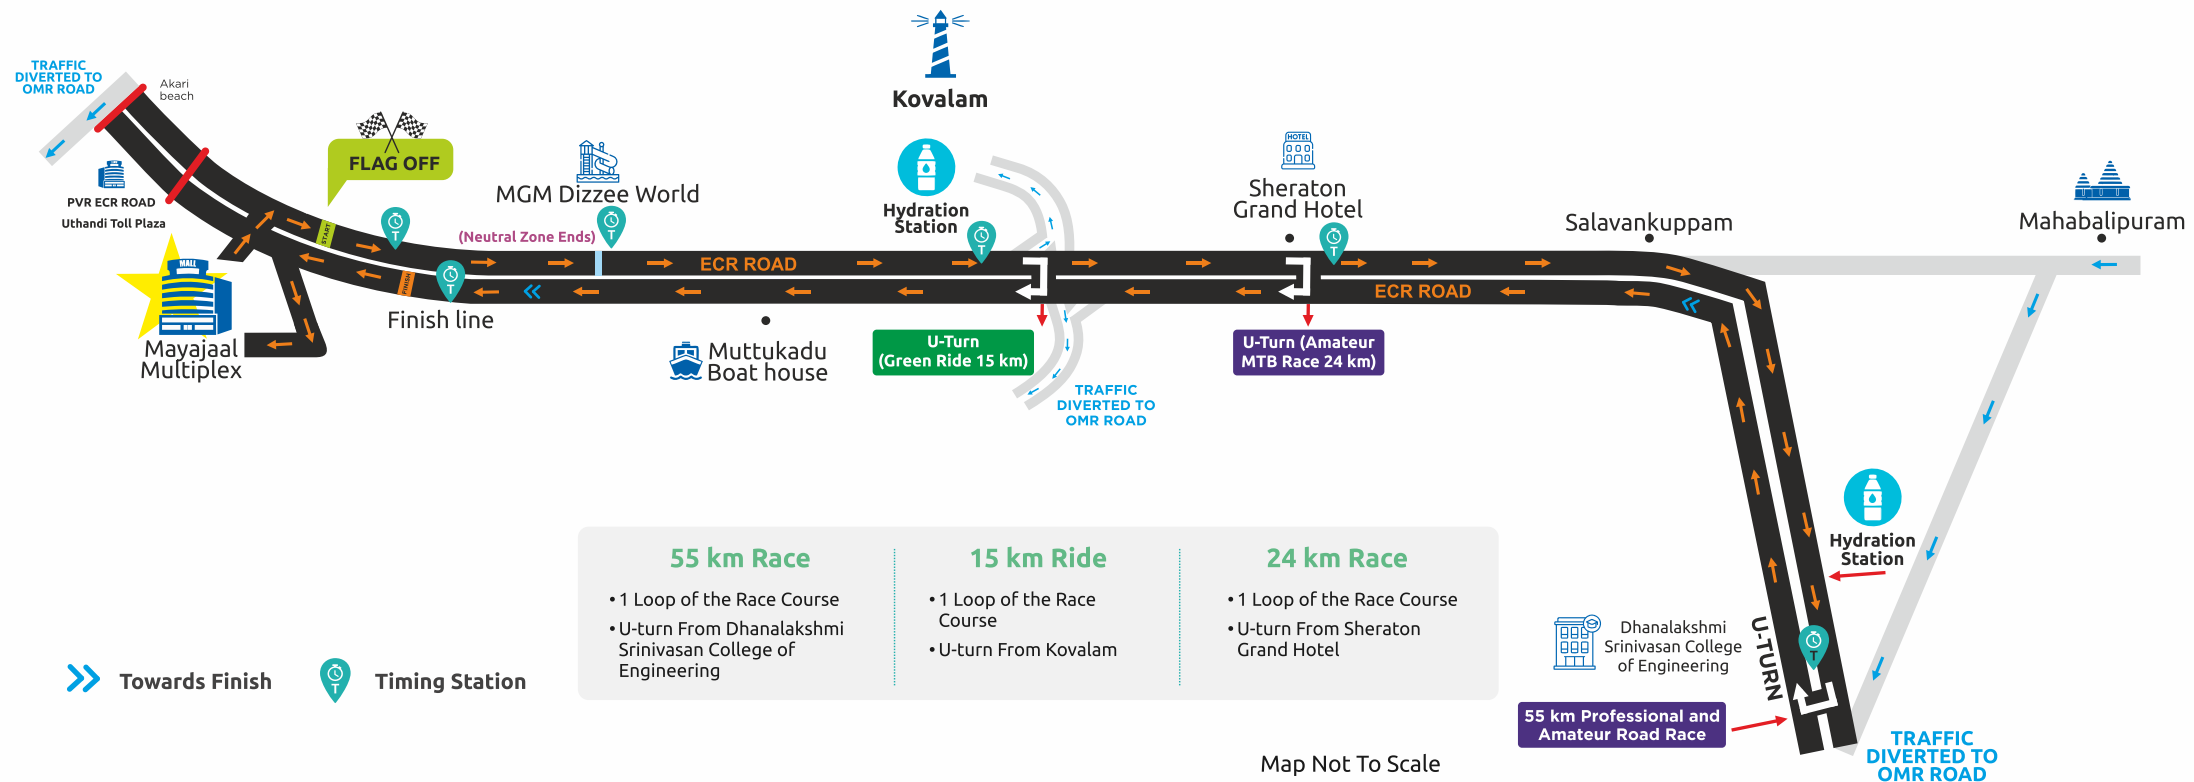

# HCL CYCLOTHON CHENNAI 2024

## ROUTE MAP

In association with

Under the aegis of

\*\* Riders are requested to ride on the right side of the race course. All the Emergency Vehicles like Police cars, Ambulances, Marshals, etc. will be on the left side of the race course. Both the carriageway will be diverted for cyclists from 05:30 AM to 08:30 AM.